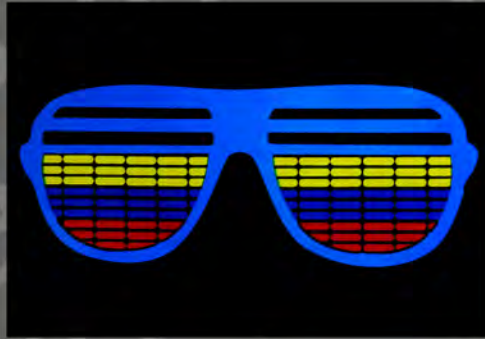

item # FM058 sty#RG925